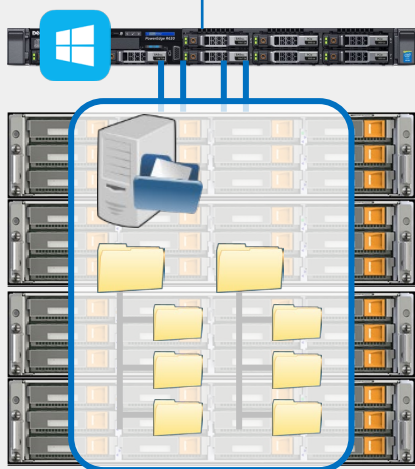

データ移行 費用

データ引越し
大嫌い!!!

保守切れ
間近