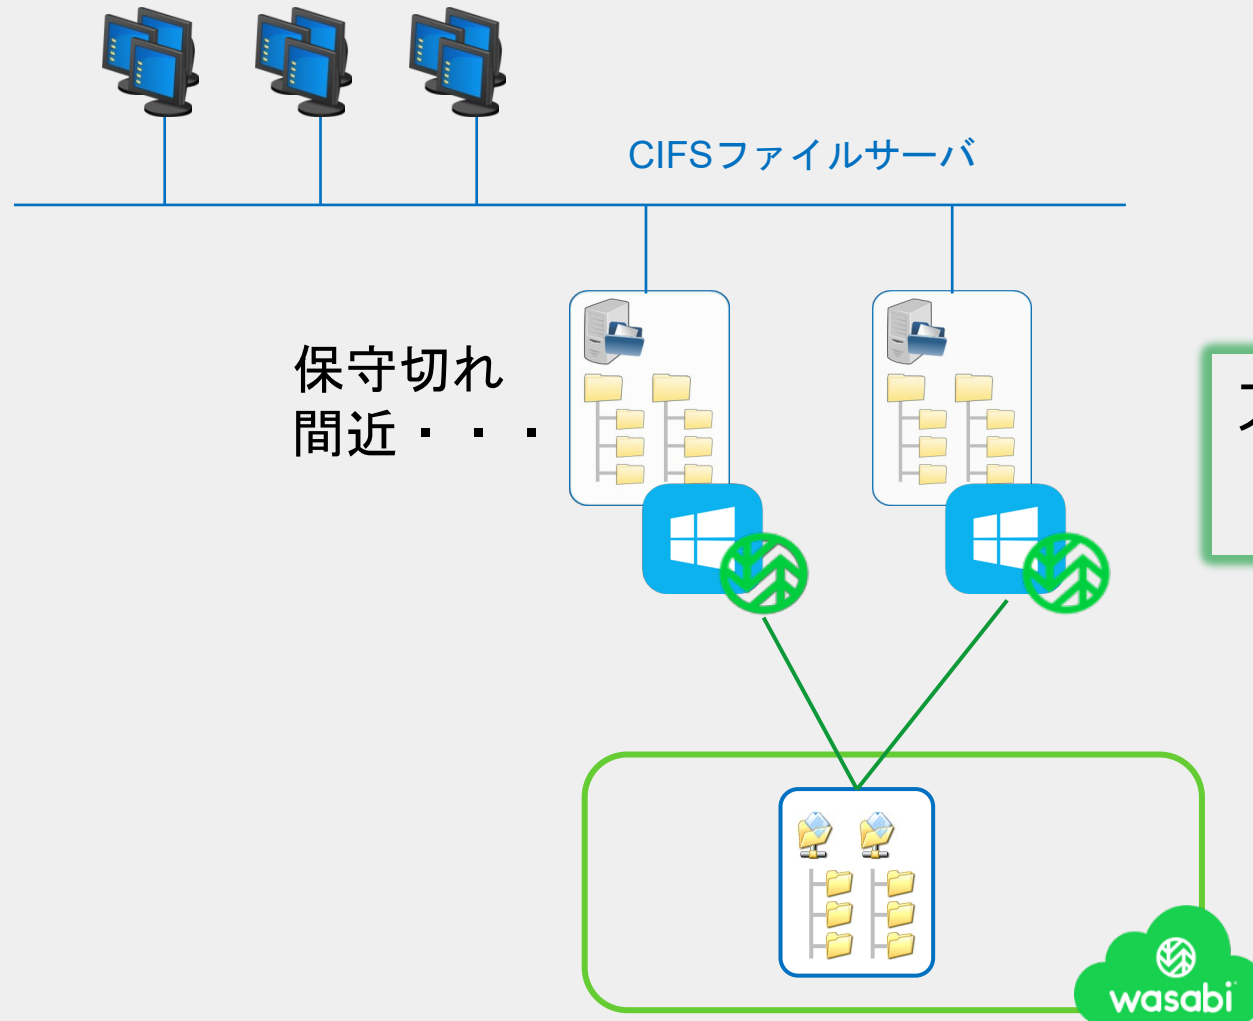

Cloud NAS 動作概要

保守切れ
間近 . . .

大容量ファイルサーバーでも
簡単にリプレイス