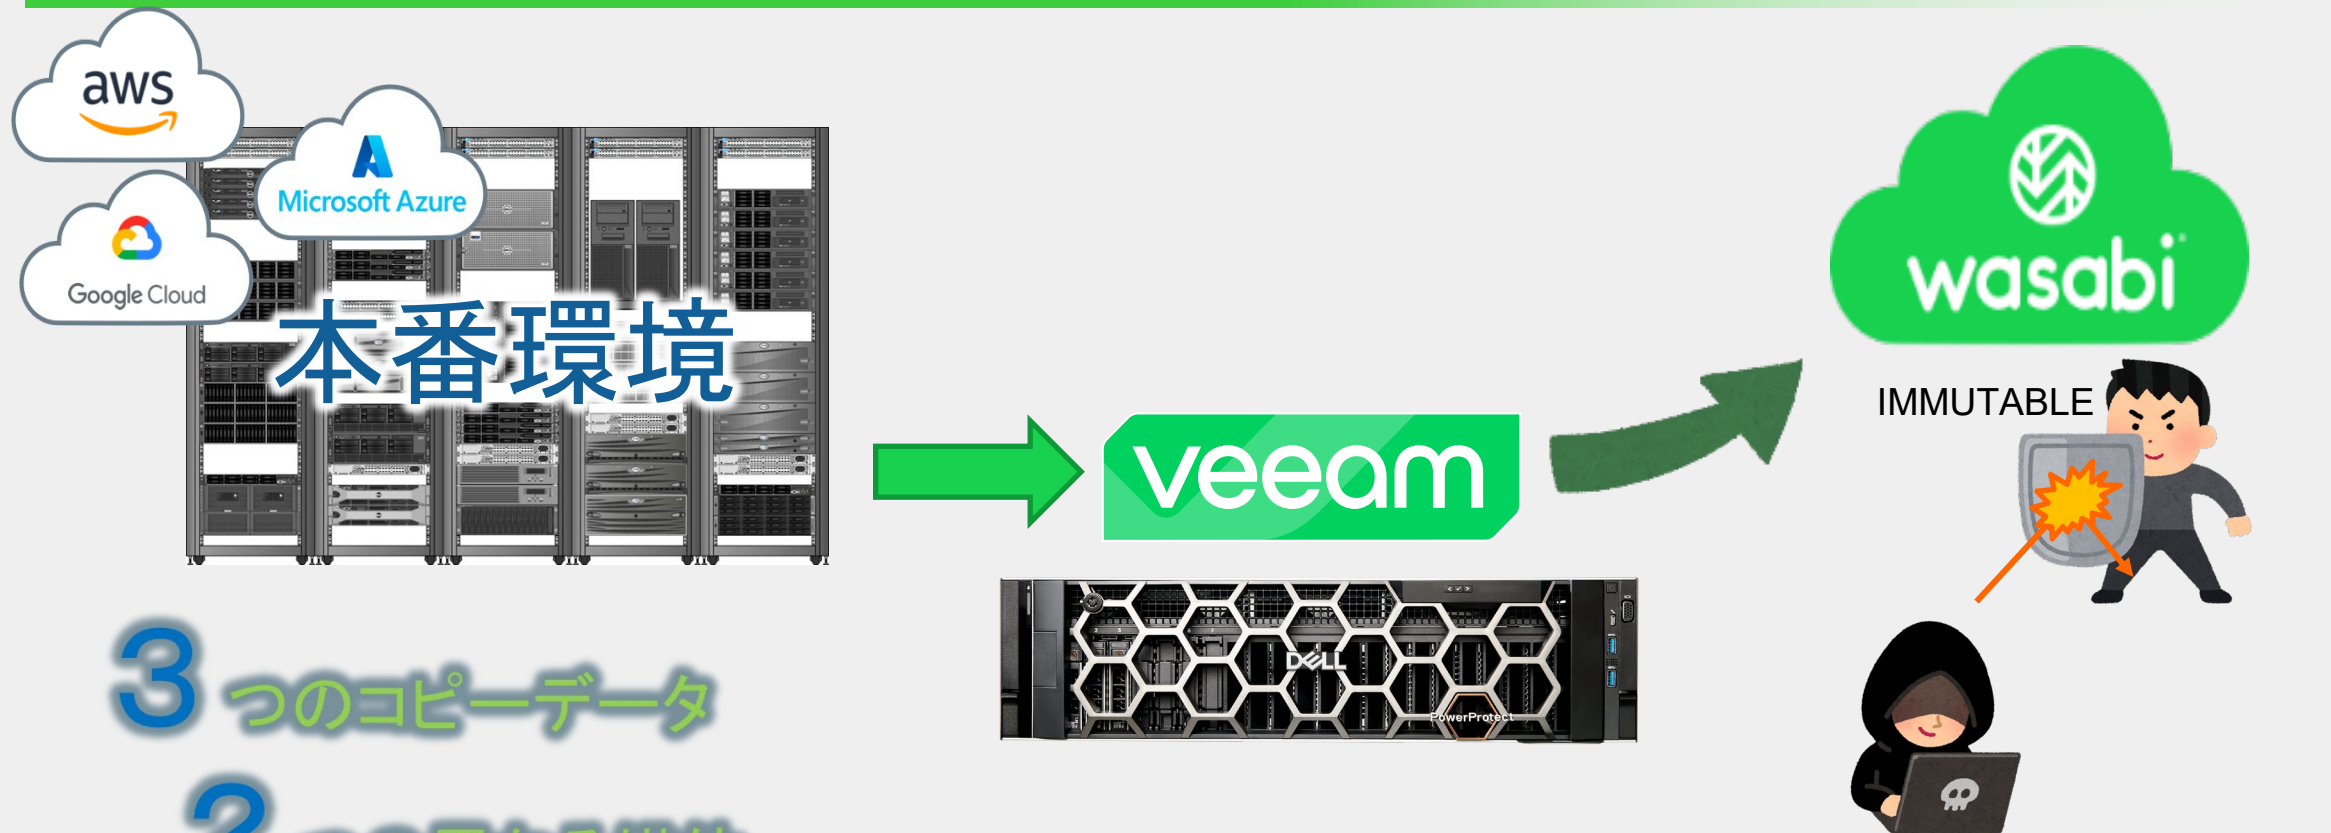

Wasabi : Veeam Backupの認定ストレージ

3 つのコピーデータ

2 つの異なる媒体

1 つは 遠隔地保管
Cloud
Immutable

リモートサイトにデータセンターを持っていなくても...

災害対策 データ退避 (DR対策)

ランサムウェア対策